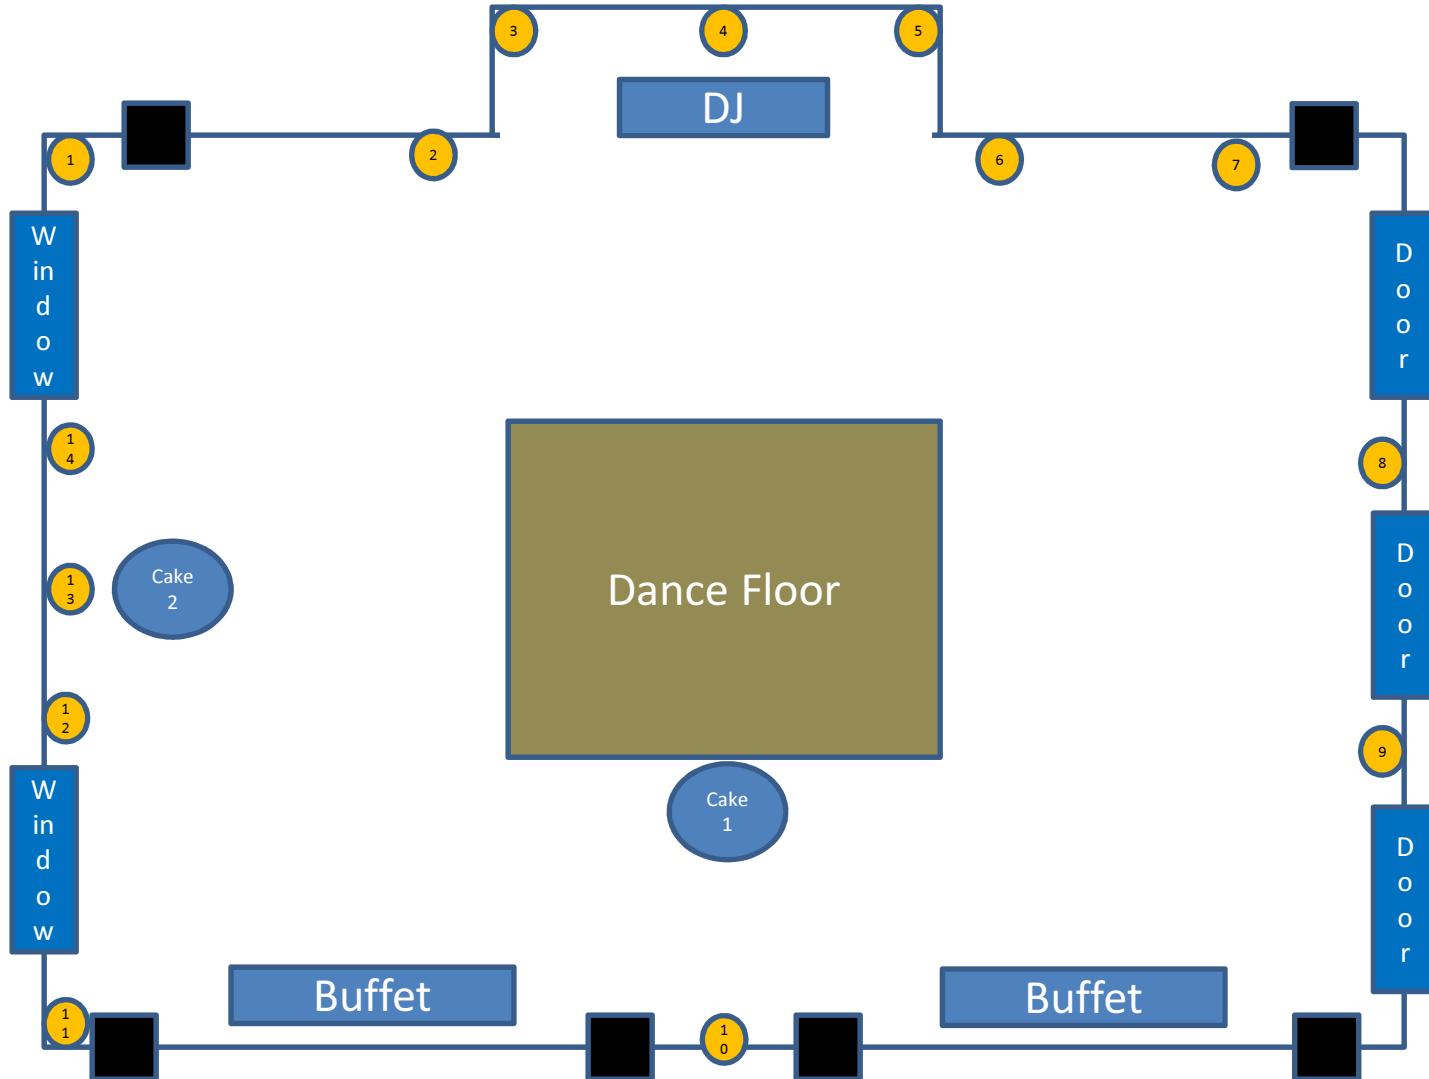

Little Gardens Ballroom – 14 Fixture Plot for BUFFET

Little Gardens Patio

Ballroom Side

Aisle

Little Gardens Bar