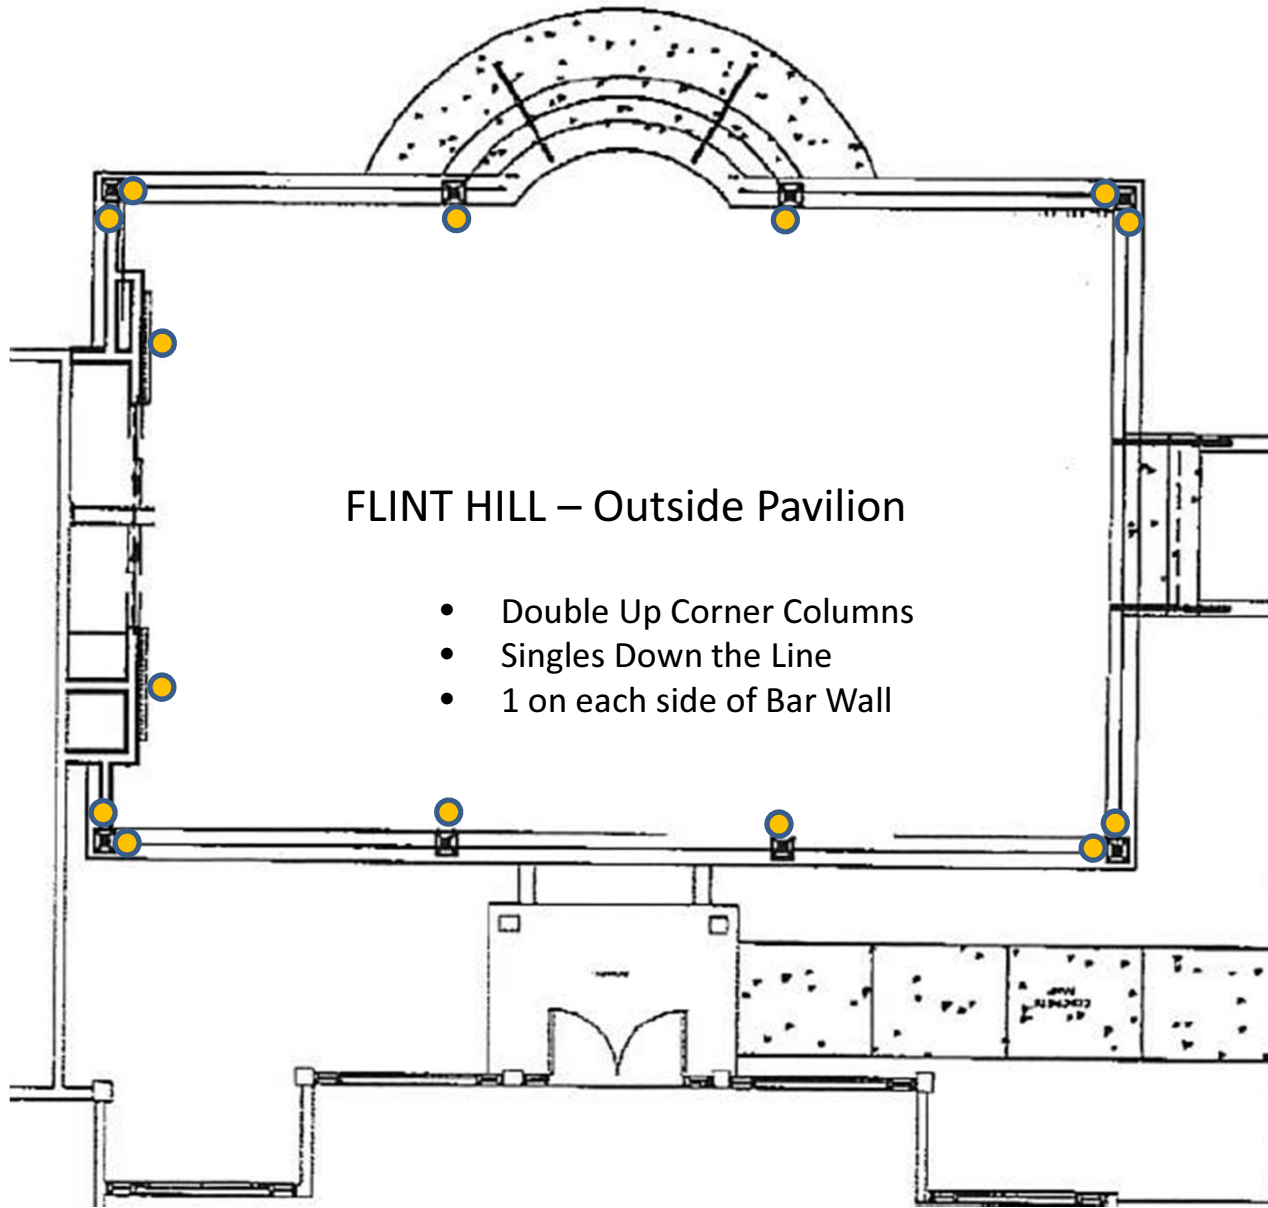

FH Lower Ballroom

TECH NOTES

- Up-Light Faux White Columns

FLINT HILL – Upper & Lower